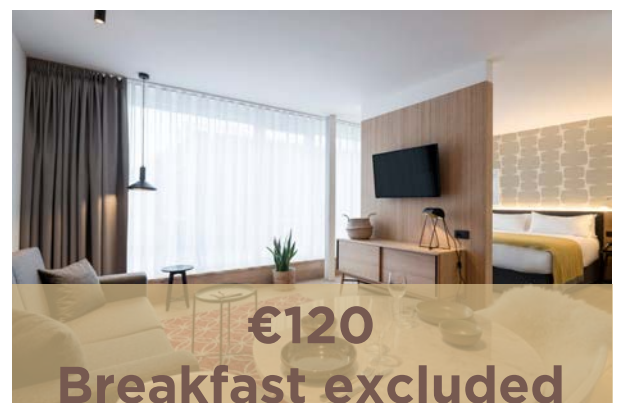

PREMIER SUITES PLUS Antwerp

Diamond Rates

Deluxe
Double Room

Executive
Studio with kitchenette

Penthouse
Studio with kitchenette

Penthouse Apartment
with kitchen

Diamond Rates are:

- Excluding city tax of 2.39 euro per person, per night
- Available upon request: Kosher and Vegan breakfast items (supplement applies)
 - Exclusive Diamond offer: 10 + 1 night for free
 - Including use of our gym
 - Including weekly housekeeping service
 - Including Wi-Fi
 - Including safe in your room/apartment
 - Valid until 31/12/2020
 - Subject to availability

Facilities: 7th Heaven Food Cafe offering breakfast, lunch and dinner items - self service laundry room - 24h reception service - grocery delivery service - booker and guest loyalty program

Check-in from 3 pm and check out from 11 am | Long stay rates are available upon request